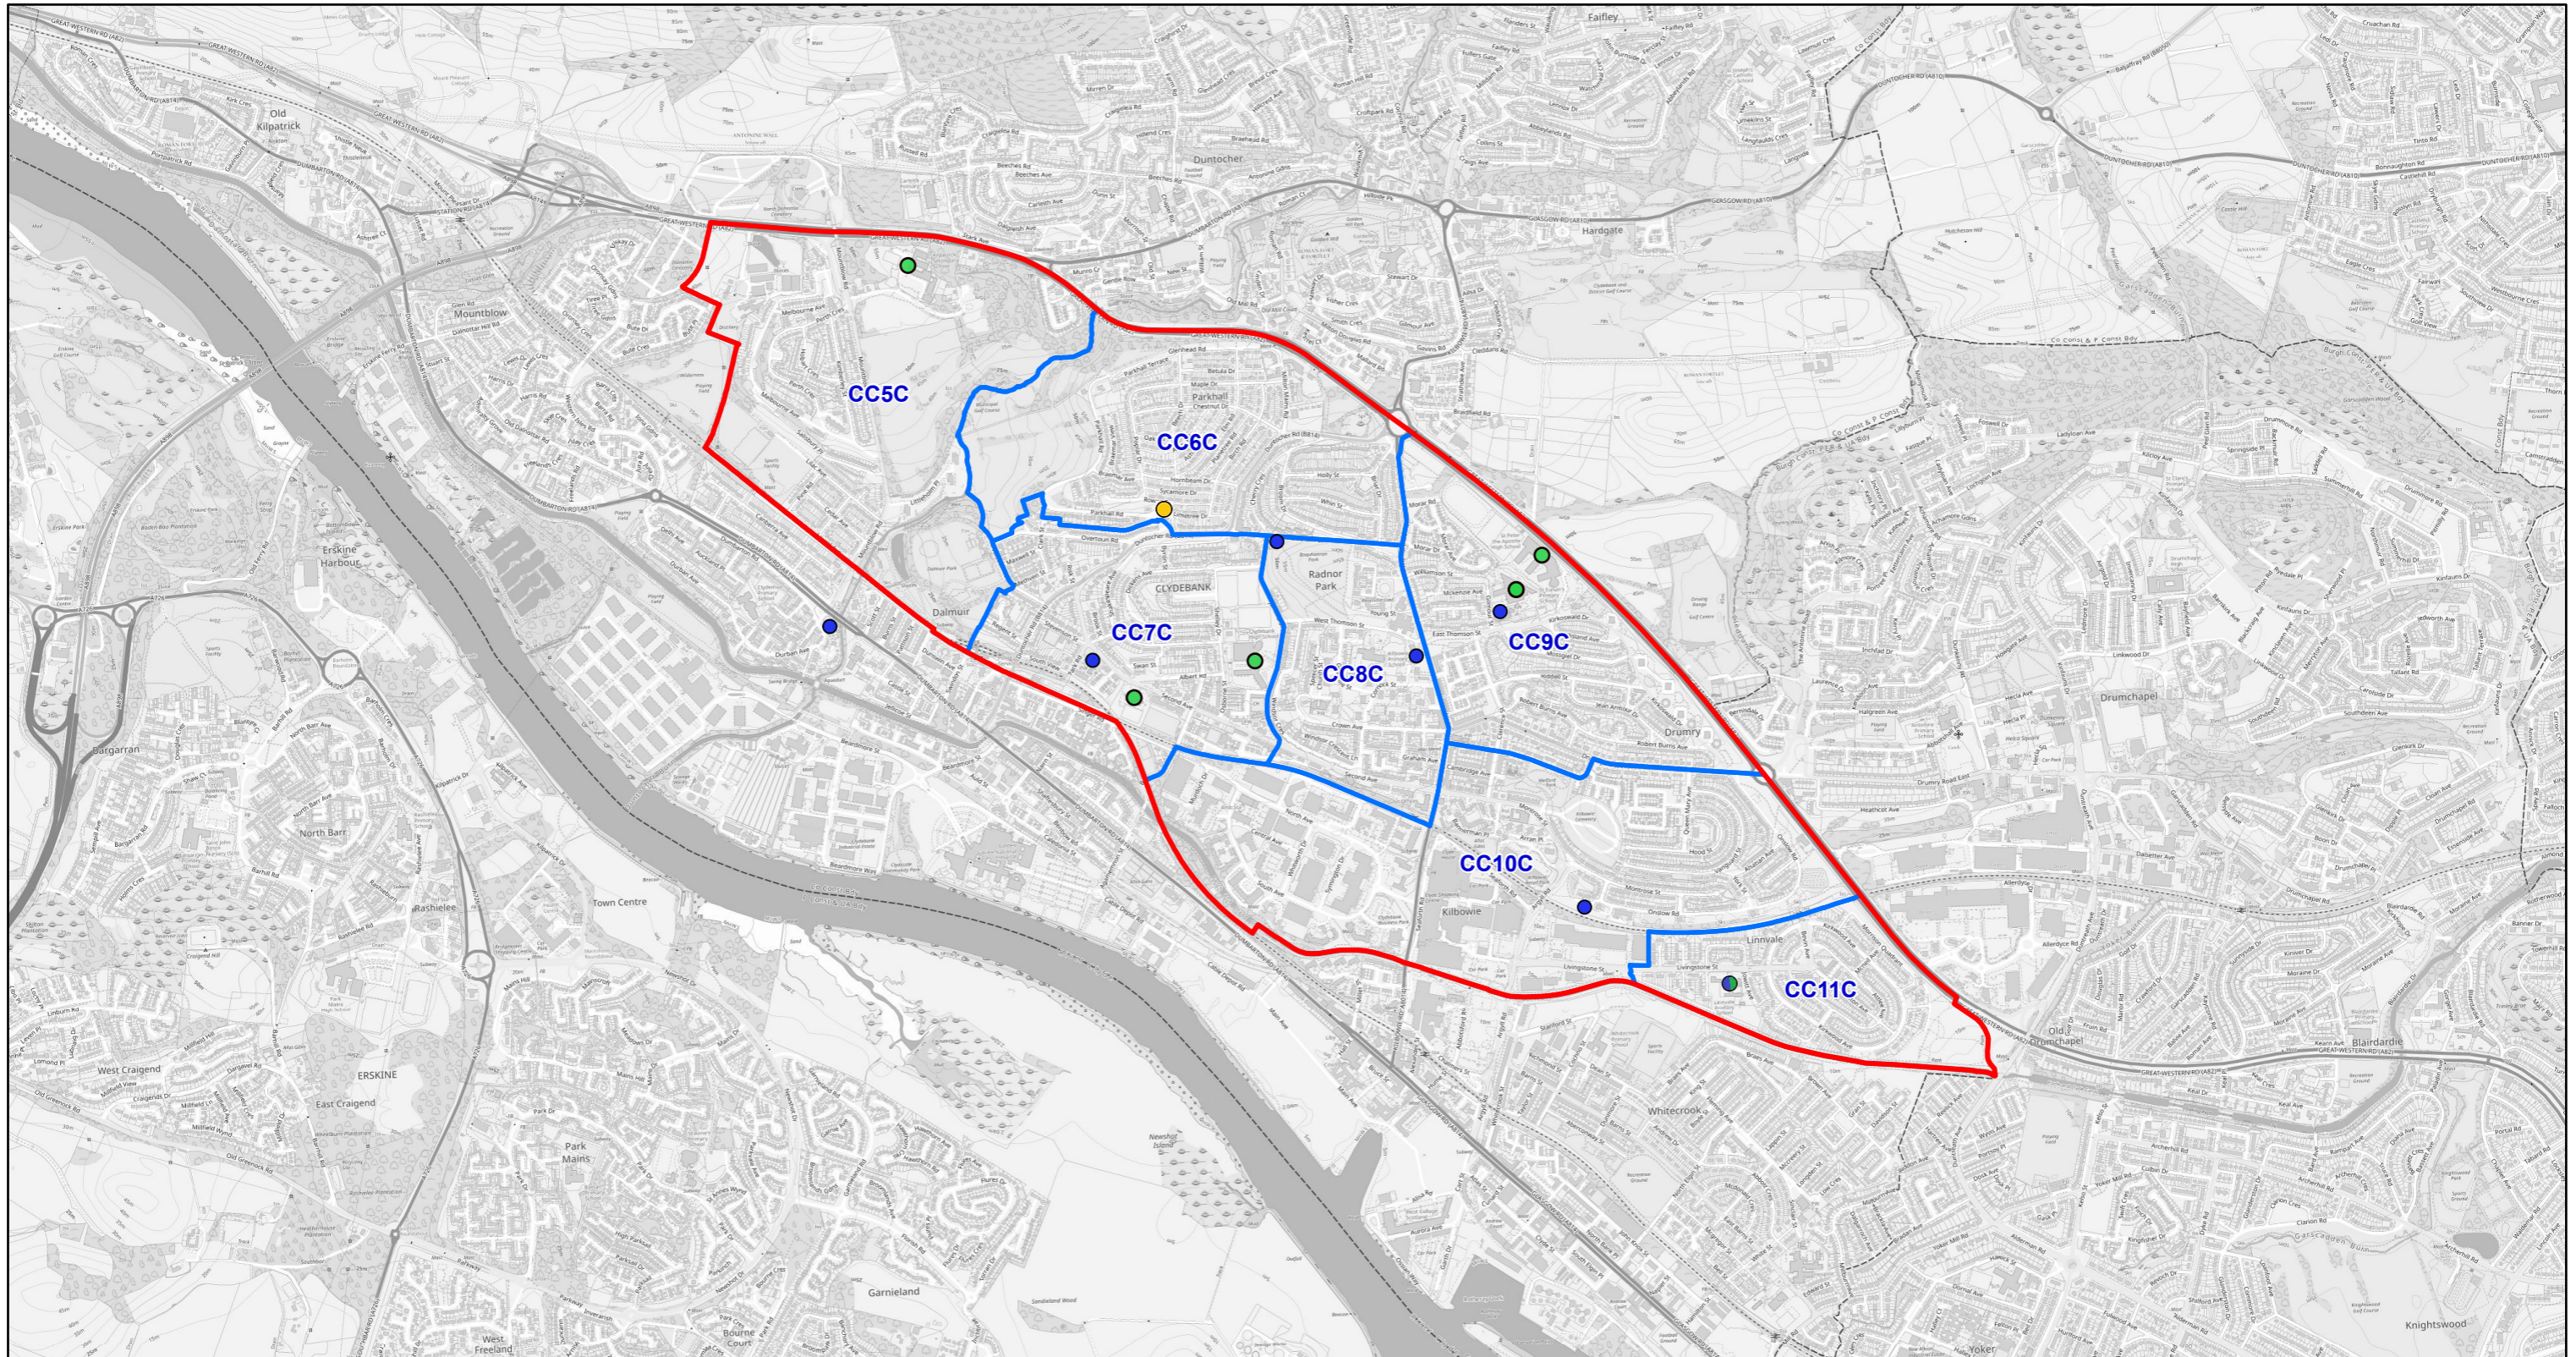

# Ward 5 - Clydebank Central

27/09/2023

- Schools
- Proposed Polling Places
- Wards
- Polling District

WARD 5 - CLYDEBANK CENTRAL		
POLLING DISTRICTS	POLLING STATIONS	ALTERNATIVE STATION <span style="color: yellow;">●</span>
CC5C	DALMUIR BARCLAY CHURCH	
CC6C	PARKHALL LIBRARY	PARKHALL TENANTS HALL *
CC7C	ST STEPHEN'S CHURCH HALL	
CC8C	HUB COMMUNITY CENTRE	
CC9C	ST EUNAN'S COMMUNITY HALL	
CC10C	ONSLow ROAD COMMUNITY HALL	
CC11C	LINNVALE PRIMARY SCHOOL	
* subject to satisfactory inspection by the election team		