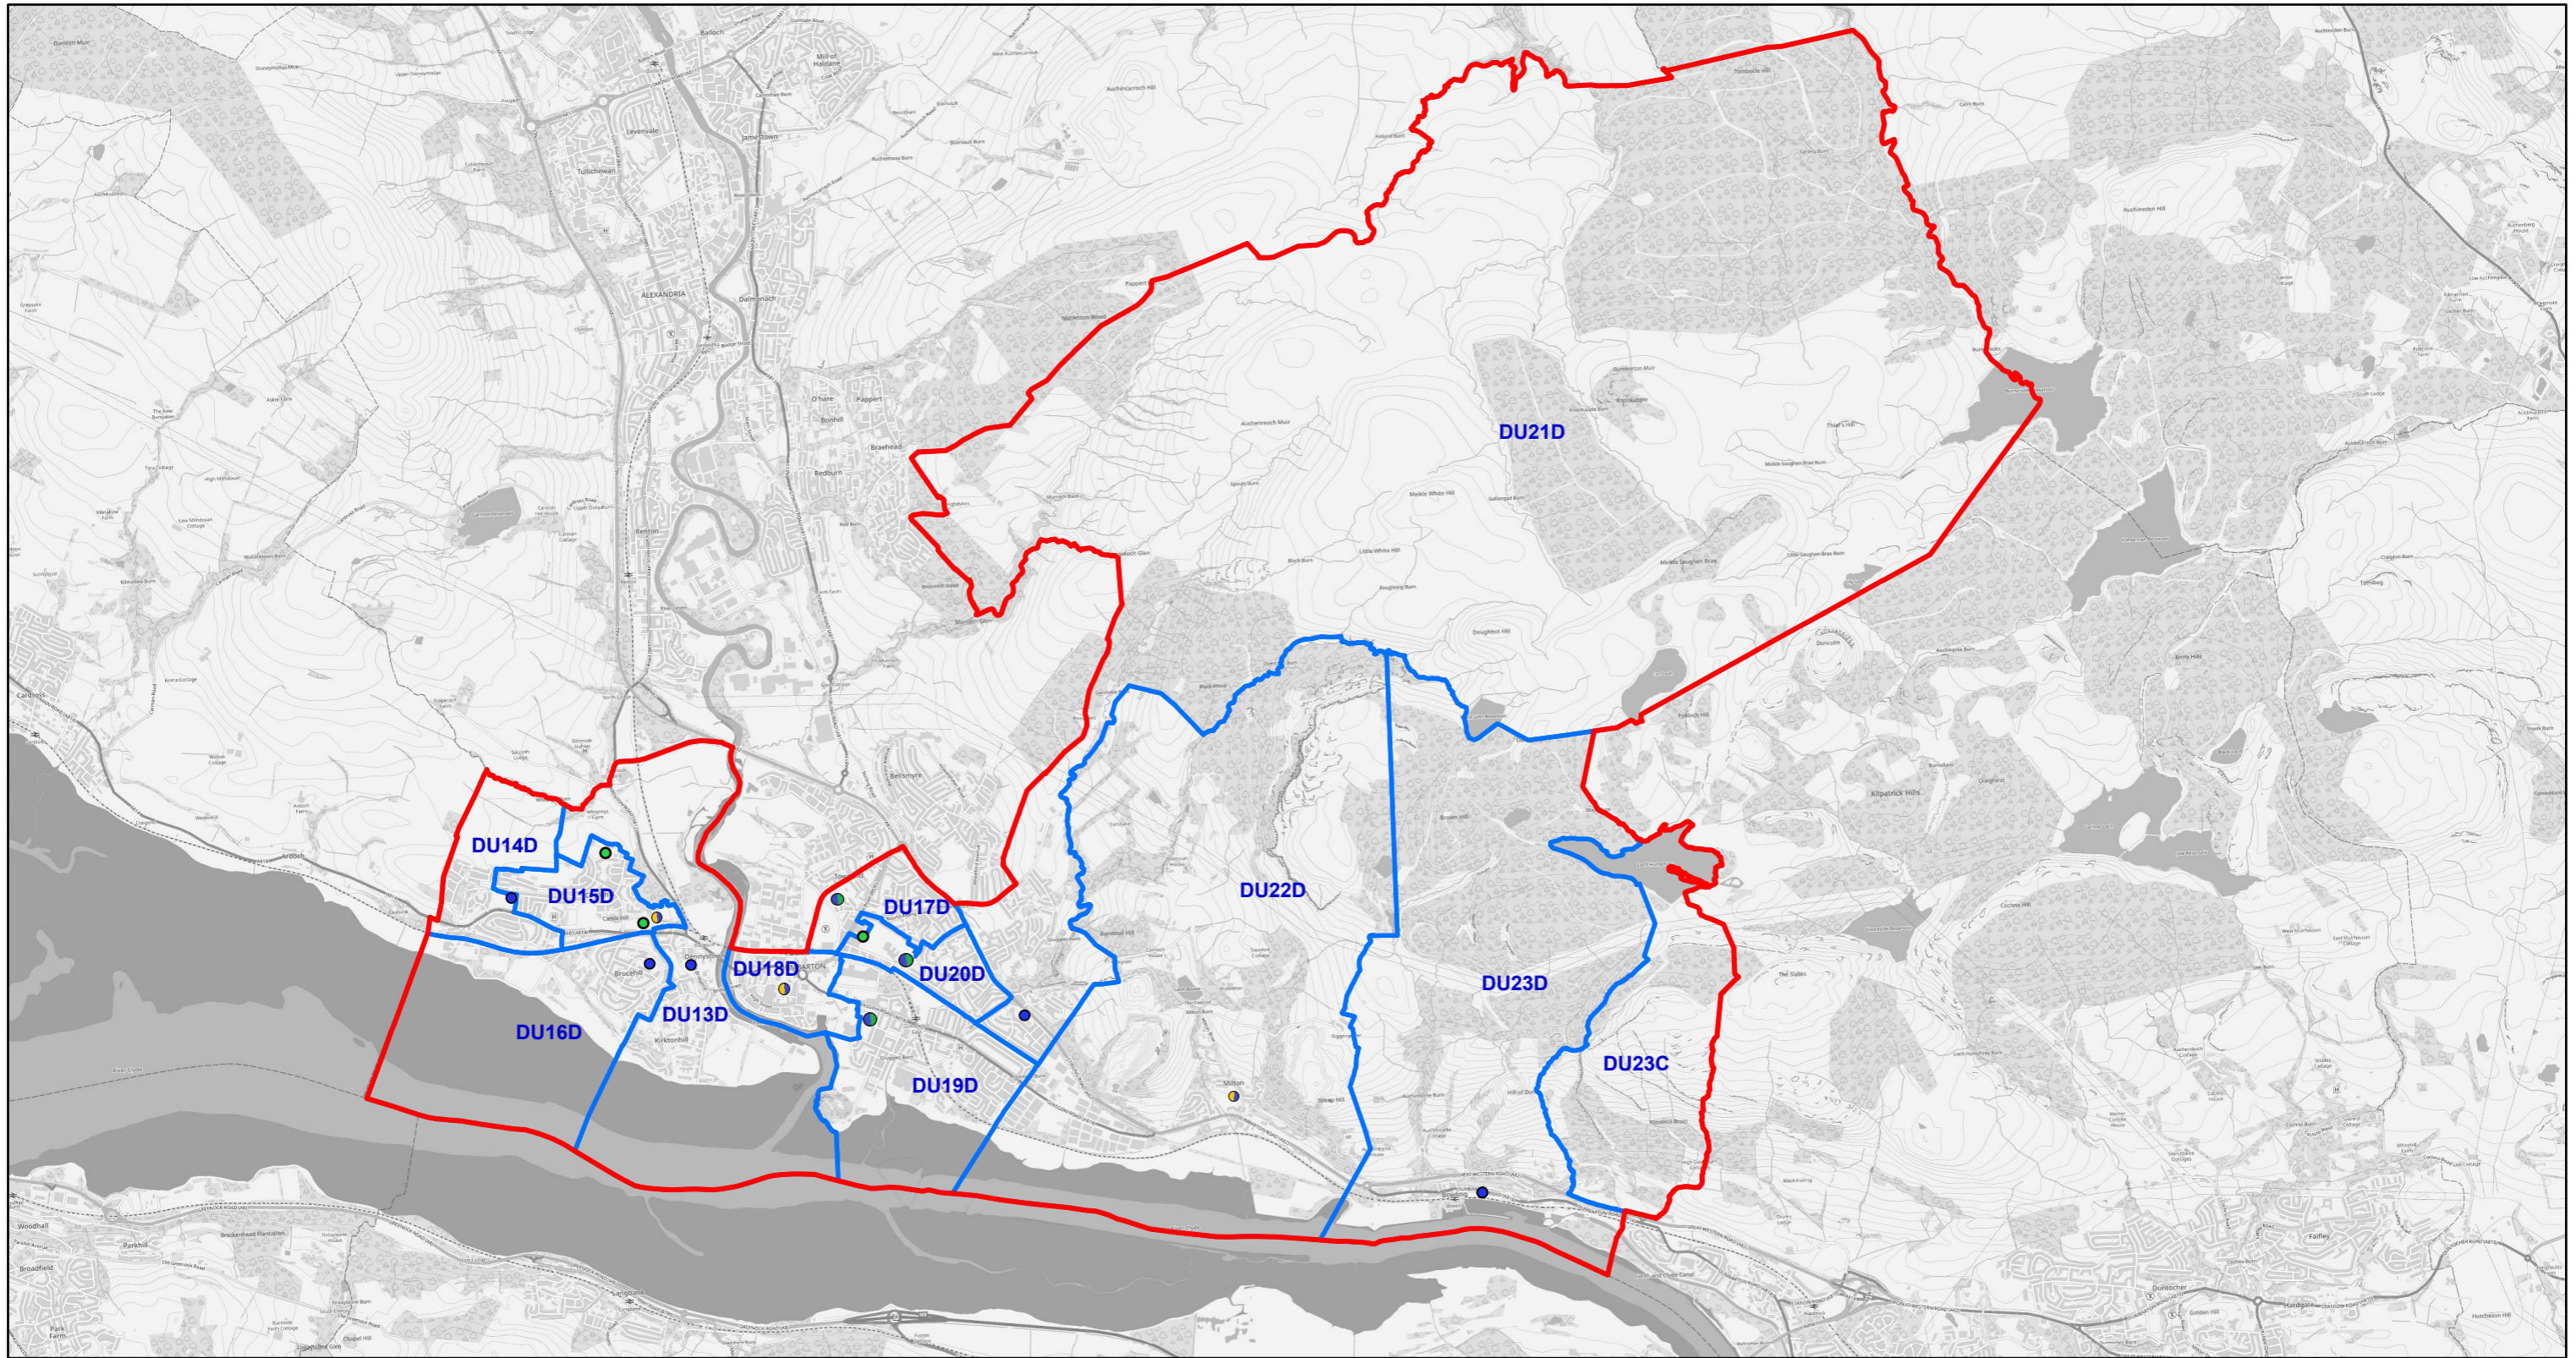

Ward 3 - Dumbarton

28/09/2023

- Schools
- Proposed Polling Places
- Wards
- Polling District

WARD 3 - DUMBARTON		
POLLING DISTRICTS	POLLING STATIONS	ALTERNATIVE STATION ●
DU13D	WEST KIRK CHURCH HALL	CONCORD COMMUNITY CENTRE
DU14D	DALREOCH UNITED FREE CHURCH	
DU15D	ST MICHAEL'S CHURCH HALL	
DU16D	WEST DUMBARTON ACTIVITY CENTRE	ST MICHAELS CHURCH HALL
DU17D	BRAEHEAD PRIMARY SCHOOL	
DU18D	CONCORD COMMUNITY CENTRE	
DU19D	KNOXLAND PRIMARY SCHOOL	
DU20D	ST PATRICK'S PRIMARY SCHOOL	
DU21D	ABBOTSFORD HOTEL (LEVEN SUITE)	
DU22D	MILTON COMMUNITY HALL	
DU23C	BOWLING COMMUNITY HALL	MILTON COMMUNITY HALL
DU23D	BOWLING COMMUNITY HALL	